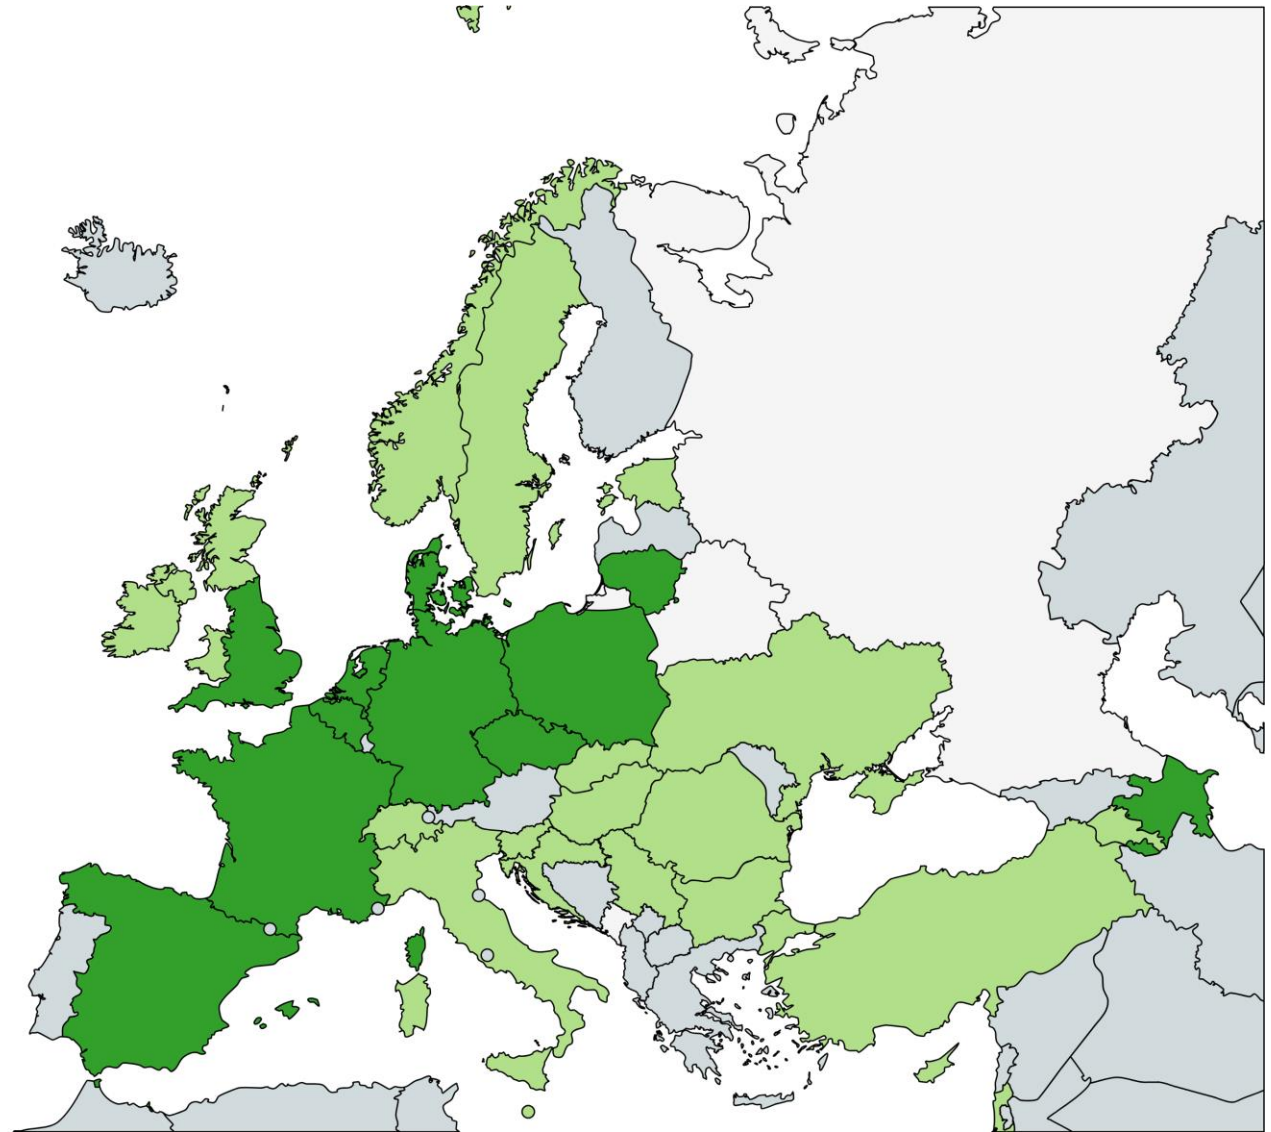

The urge to get to
Know each
Federation better

A firm desire to
understand all those
involved

To work hand in
hand to make
Badminton Europe
stronger

TOGETHER STRONG

Thank you
Members

- Visited
- Discussions with members
- Not in good standing