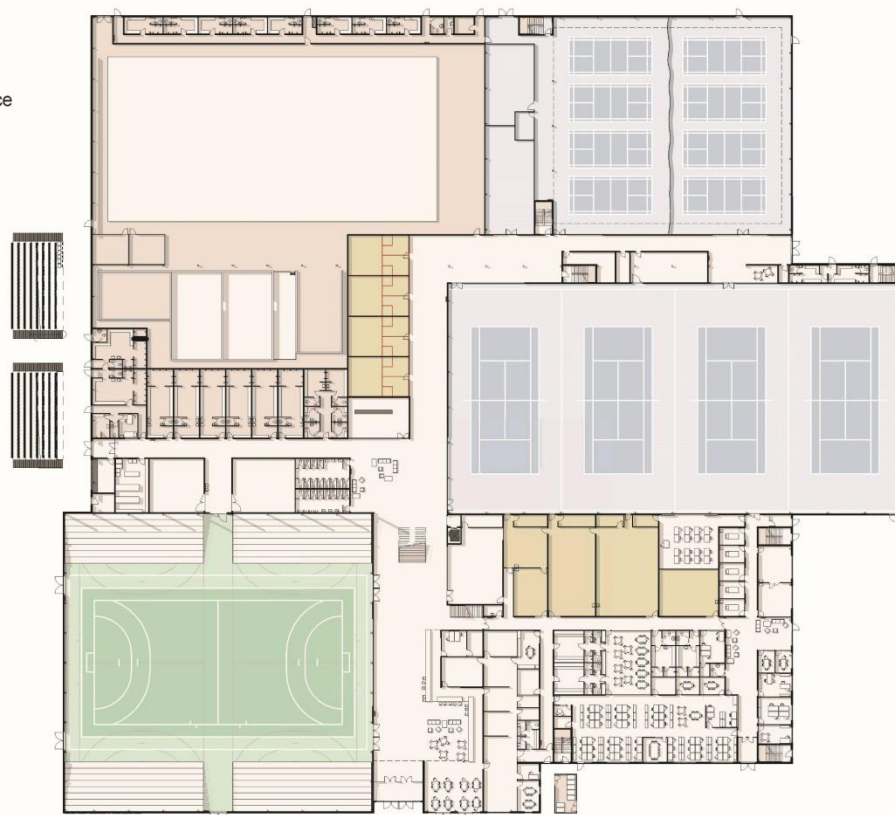

BADMINTON EUROPE 2017 MEMBERS' FORUM

Ground Floor

- Healthcare Centre with own entrance
- Foyer with café, restaurant and ticket office
- Multi arena with 12 m ceiling height
- Changing rooms for dry-sports
- Changing rooms for outdoor sports
- Racket sports placed together

Gross areas:

Ground floor: 15.170 m²

Total: 22.310 m²

BADMINTON EUROPE 2017 MEMBERS' FORUM

1st floor

- Administration and meeting rooms
- Club Zone
- Changing rooms for swimming
- 50 meter divideable basin
- Family basin with 15 meter lanes
- Therapy basin / baby swimming
- Seating for spectators
- VIP-lounge / board room
- Available room for fitness or expansion of the Healthcare Centre

Gross areas:

1st floor: 7.140 m²

Total: 22.310 m²

BADMINTON EUROPE 2017 MEMBERS' FORUM

3D model

- From architectural competition
- New location of badminton courts

BADMINTON EUROPE 2017 MEMBERS' FORUM

BADMINTON EUROPE 2017 MEMBERS' FORUM