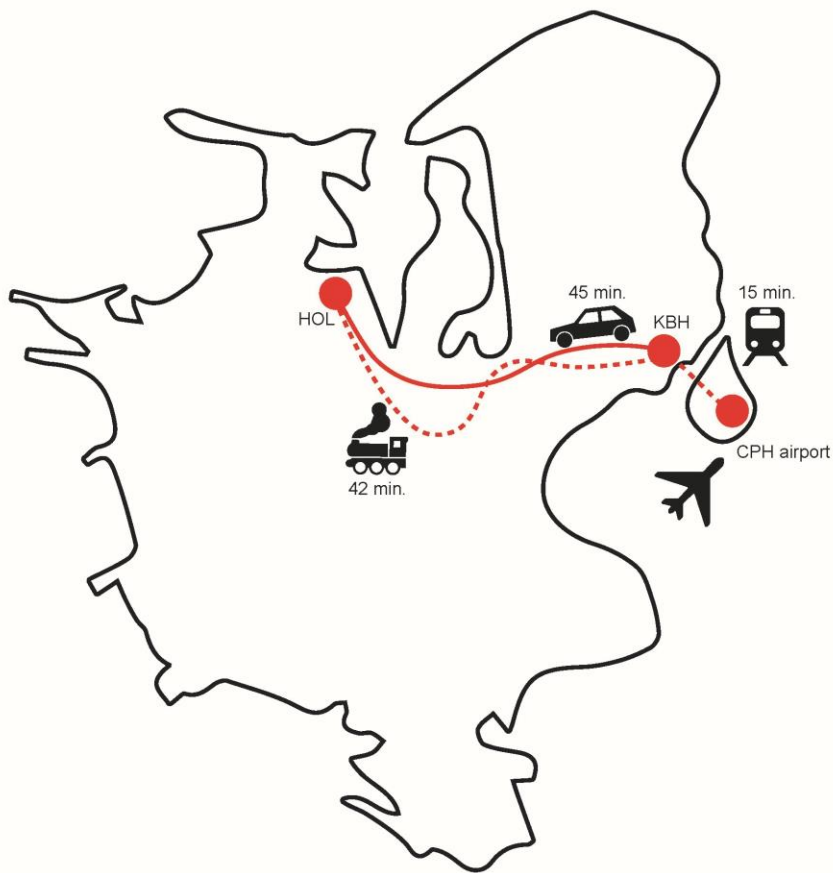

Financial partner:

BADMINTON EUROPE 2017 MEMBERS' FORUM

Map of Denmark

- Centrally located in DK

BADMINTON EUROPE 2017 MEMBERS' FORUM

Map of Zealand

- Centrally located in Zealand
- 15 min from CPH airport to Copenhagen by metro.
- 42 min. by train from Copenhagen to Holbæk
- 45 min. by car from Copenhagen to Holbæk

**BADMINTON
EUROPE**

BADMINTON EUROPE 2017 MEMBERS' FORUM

Site

- Close to Holbæk City Centre
- Good infrastructure for pedestrians and bicycles.
- Easy access from the highway and for public transportation.
- SportsByen will draw attention to adjacent areas for future developments.