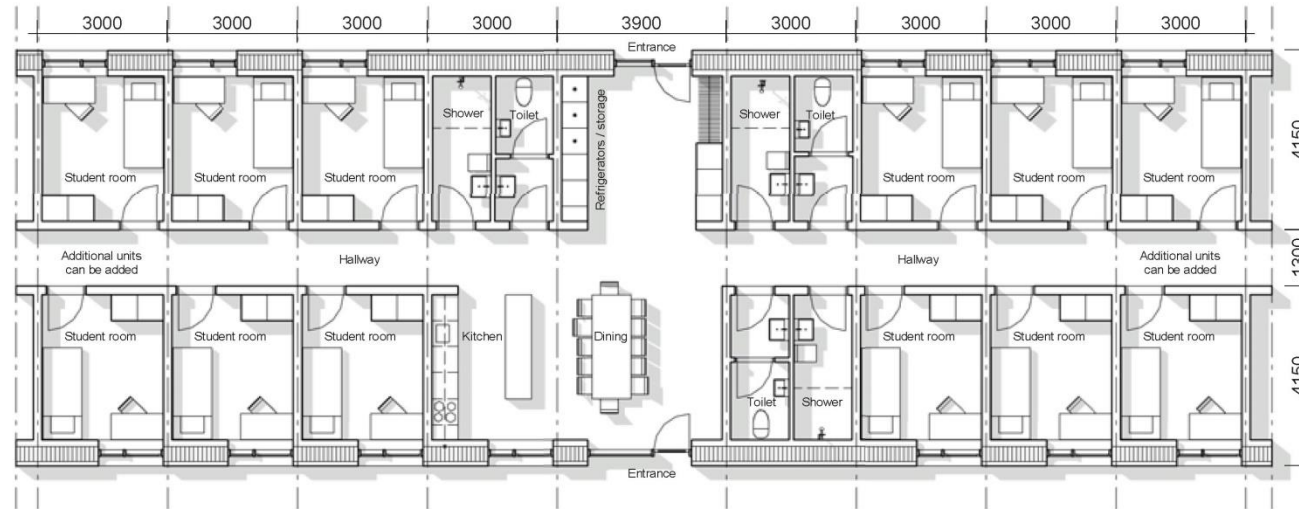

BADMINTON EUROPE 2017 MEMBERS' FORUM

Temporary housing