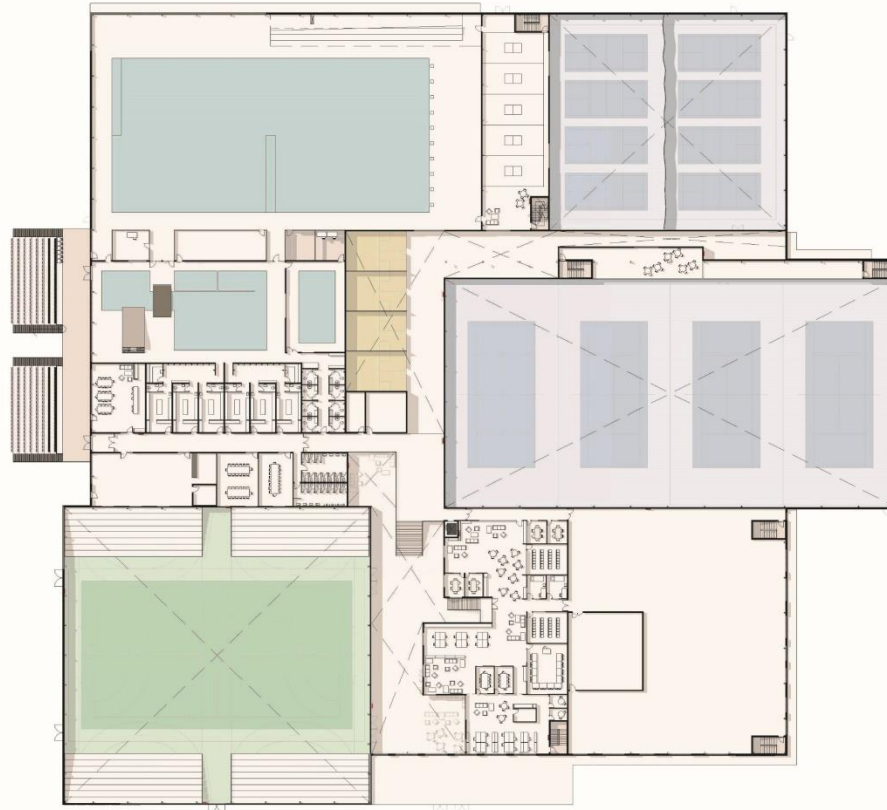

BADMINTON EUROPE 2017 MEMBERS' FORUM

Ground Floor

- Healthcare Centre with own entrance
- Foyer with café, restaurant and ticket office
- Multi arena with 12 m ceiling height
- Changing rooms for dry-sports
- Changing rooms for outdoor sports
- Racket sports placed together

Gross areas:

Ground floor: 15.170 m²

Total: 22.310 m²

BADMINTON EUROPE 2017 MEMBERS' FORUM

1st floor

- Administration and meeting rooms
- Club Zone
- Changing rooms for swimming
- 50 meter divideable basin
- Family basin with 15 meter lanes
- Therapy basin / baby swimming
- Seating for spectators
- VIP-lounge / board room
- Available room for fitness or expansion of the Healthcare Centre

Gross areas:

1st floor: 7.140 m²

Total: 22.310 m²

BADMINTON EUROPE 2017 MEMBERS' FORUM

3D model

- From architectural competition
- New location of badminton courts

BADMINTON EUROPE 2017 MEMBERS' FORUM

BADMINTON EUROPE 2017 MEMBERS' FORUM