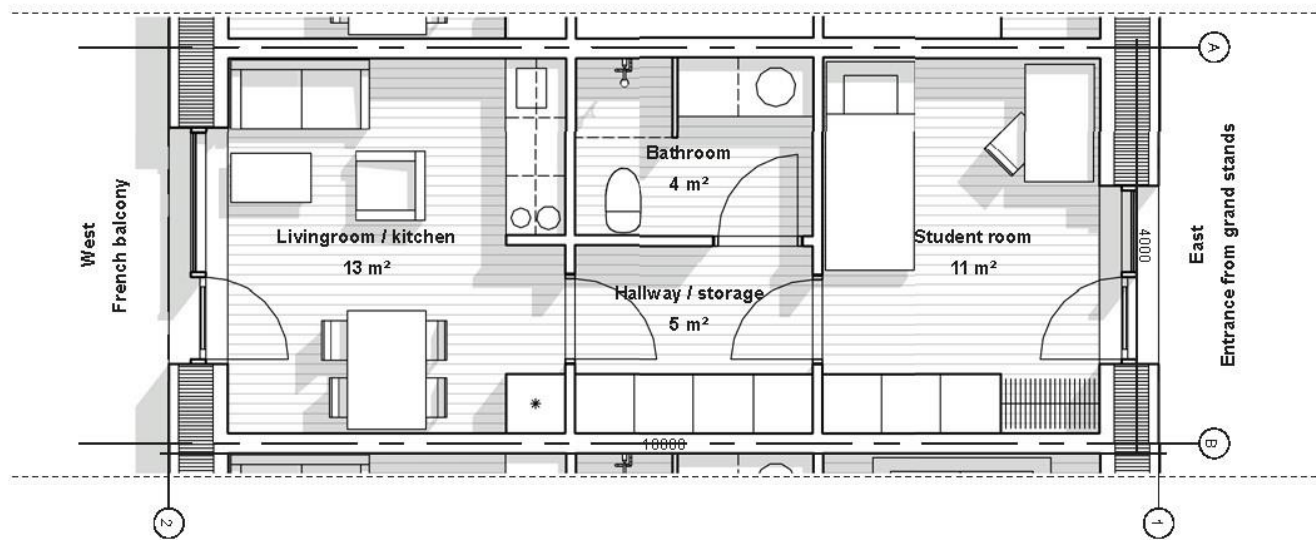

BADMINTON EUROPE 2017 MEMBERS' FORUM

Permanent housing - unit