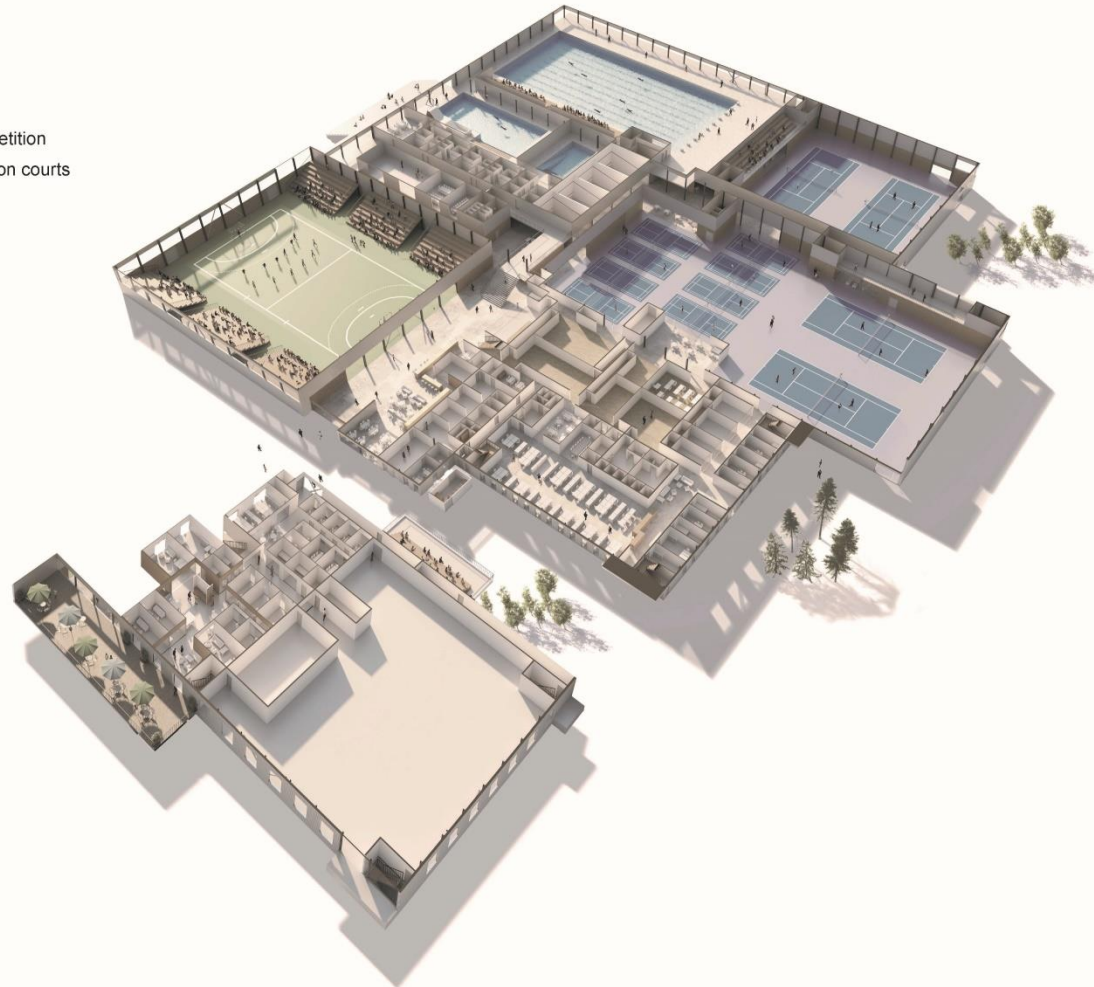

BADMINTON EUROPE 2017 MEMBERS' FORUM

Ground Floor

- Healthcare Centre with own entrance
- Foyer with café, restaurant and ticket office
- Multi arena with 12 m ceiling height
- Changing rooms for dry-sports
- Changing rooms for outdoor sports
- Racket sports placed together

Gross areas:

1st floor: 7.140 m²

Total: 22.310 m²

BADMINTON EUROPE 2017 MEMBERS' FORUM

3D model

- From architectural competition
- New location of badminton courts

BADMINTON EUROPE 2017 MEMBERS' FORUM

BADMINTON EUROPE 2017 MEMBERS' FORUM